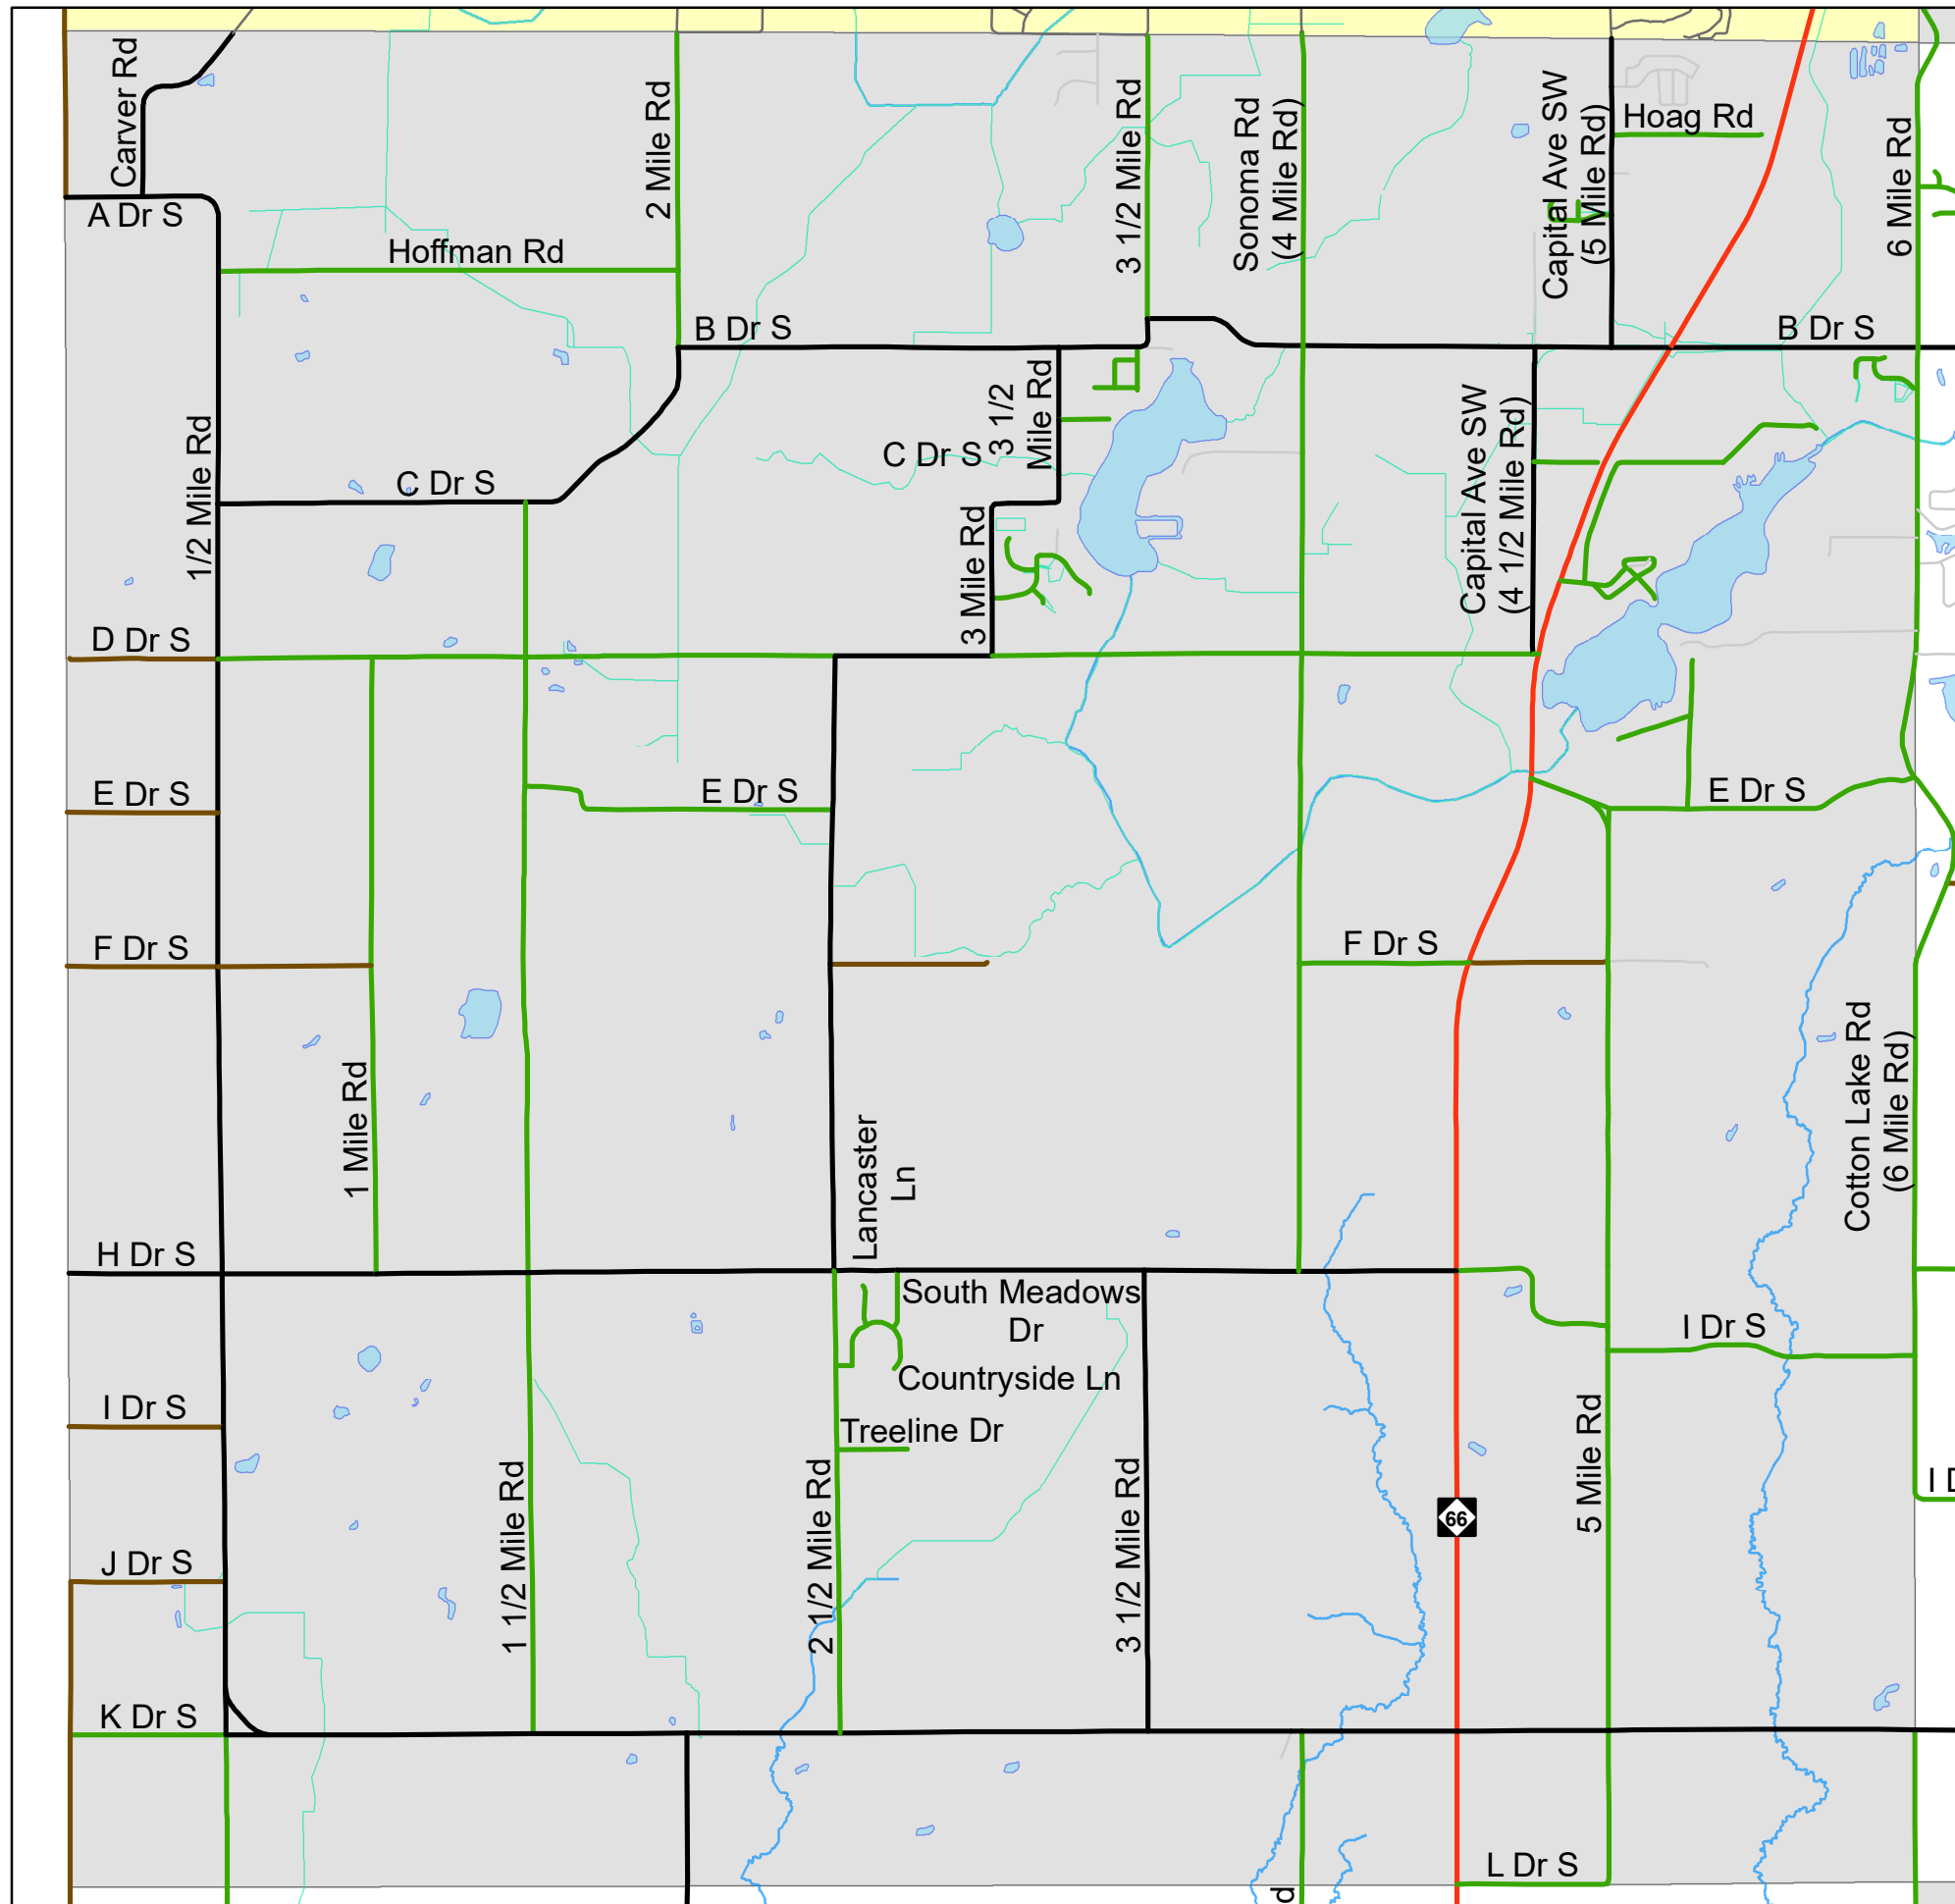

# Leroy Township

## Roadway Classifications

Map Created by: Calhoun County GIS  
315 W Green St, Marshall MI 49068 | 269-781-0749  
Updated: 4/23/2019