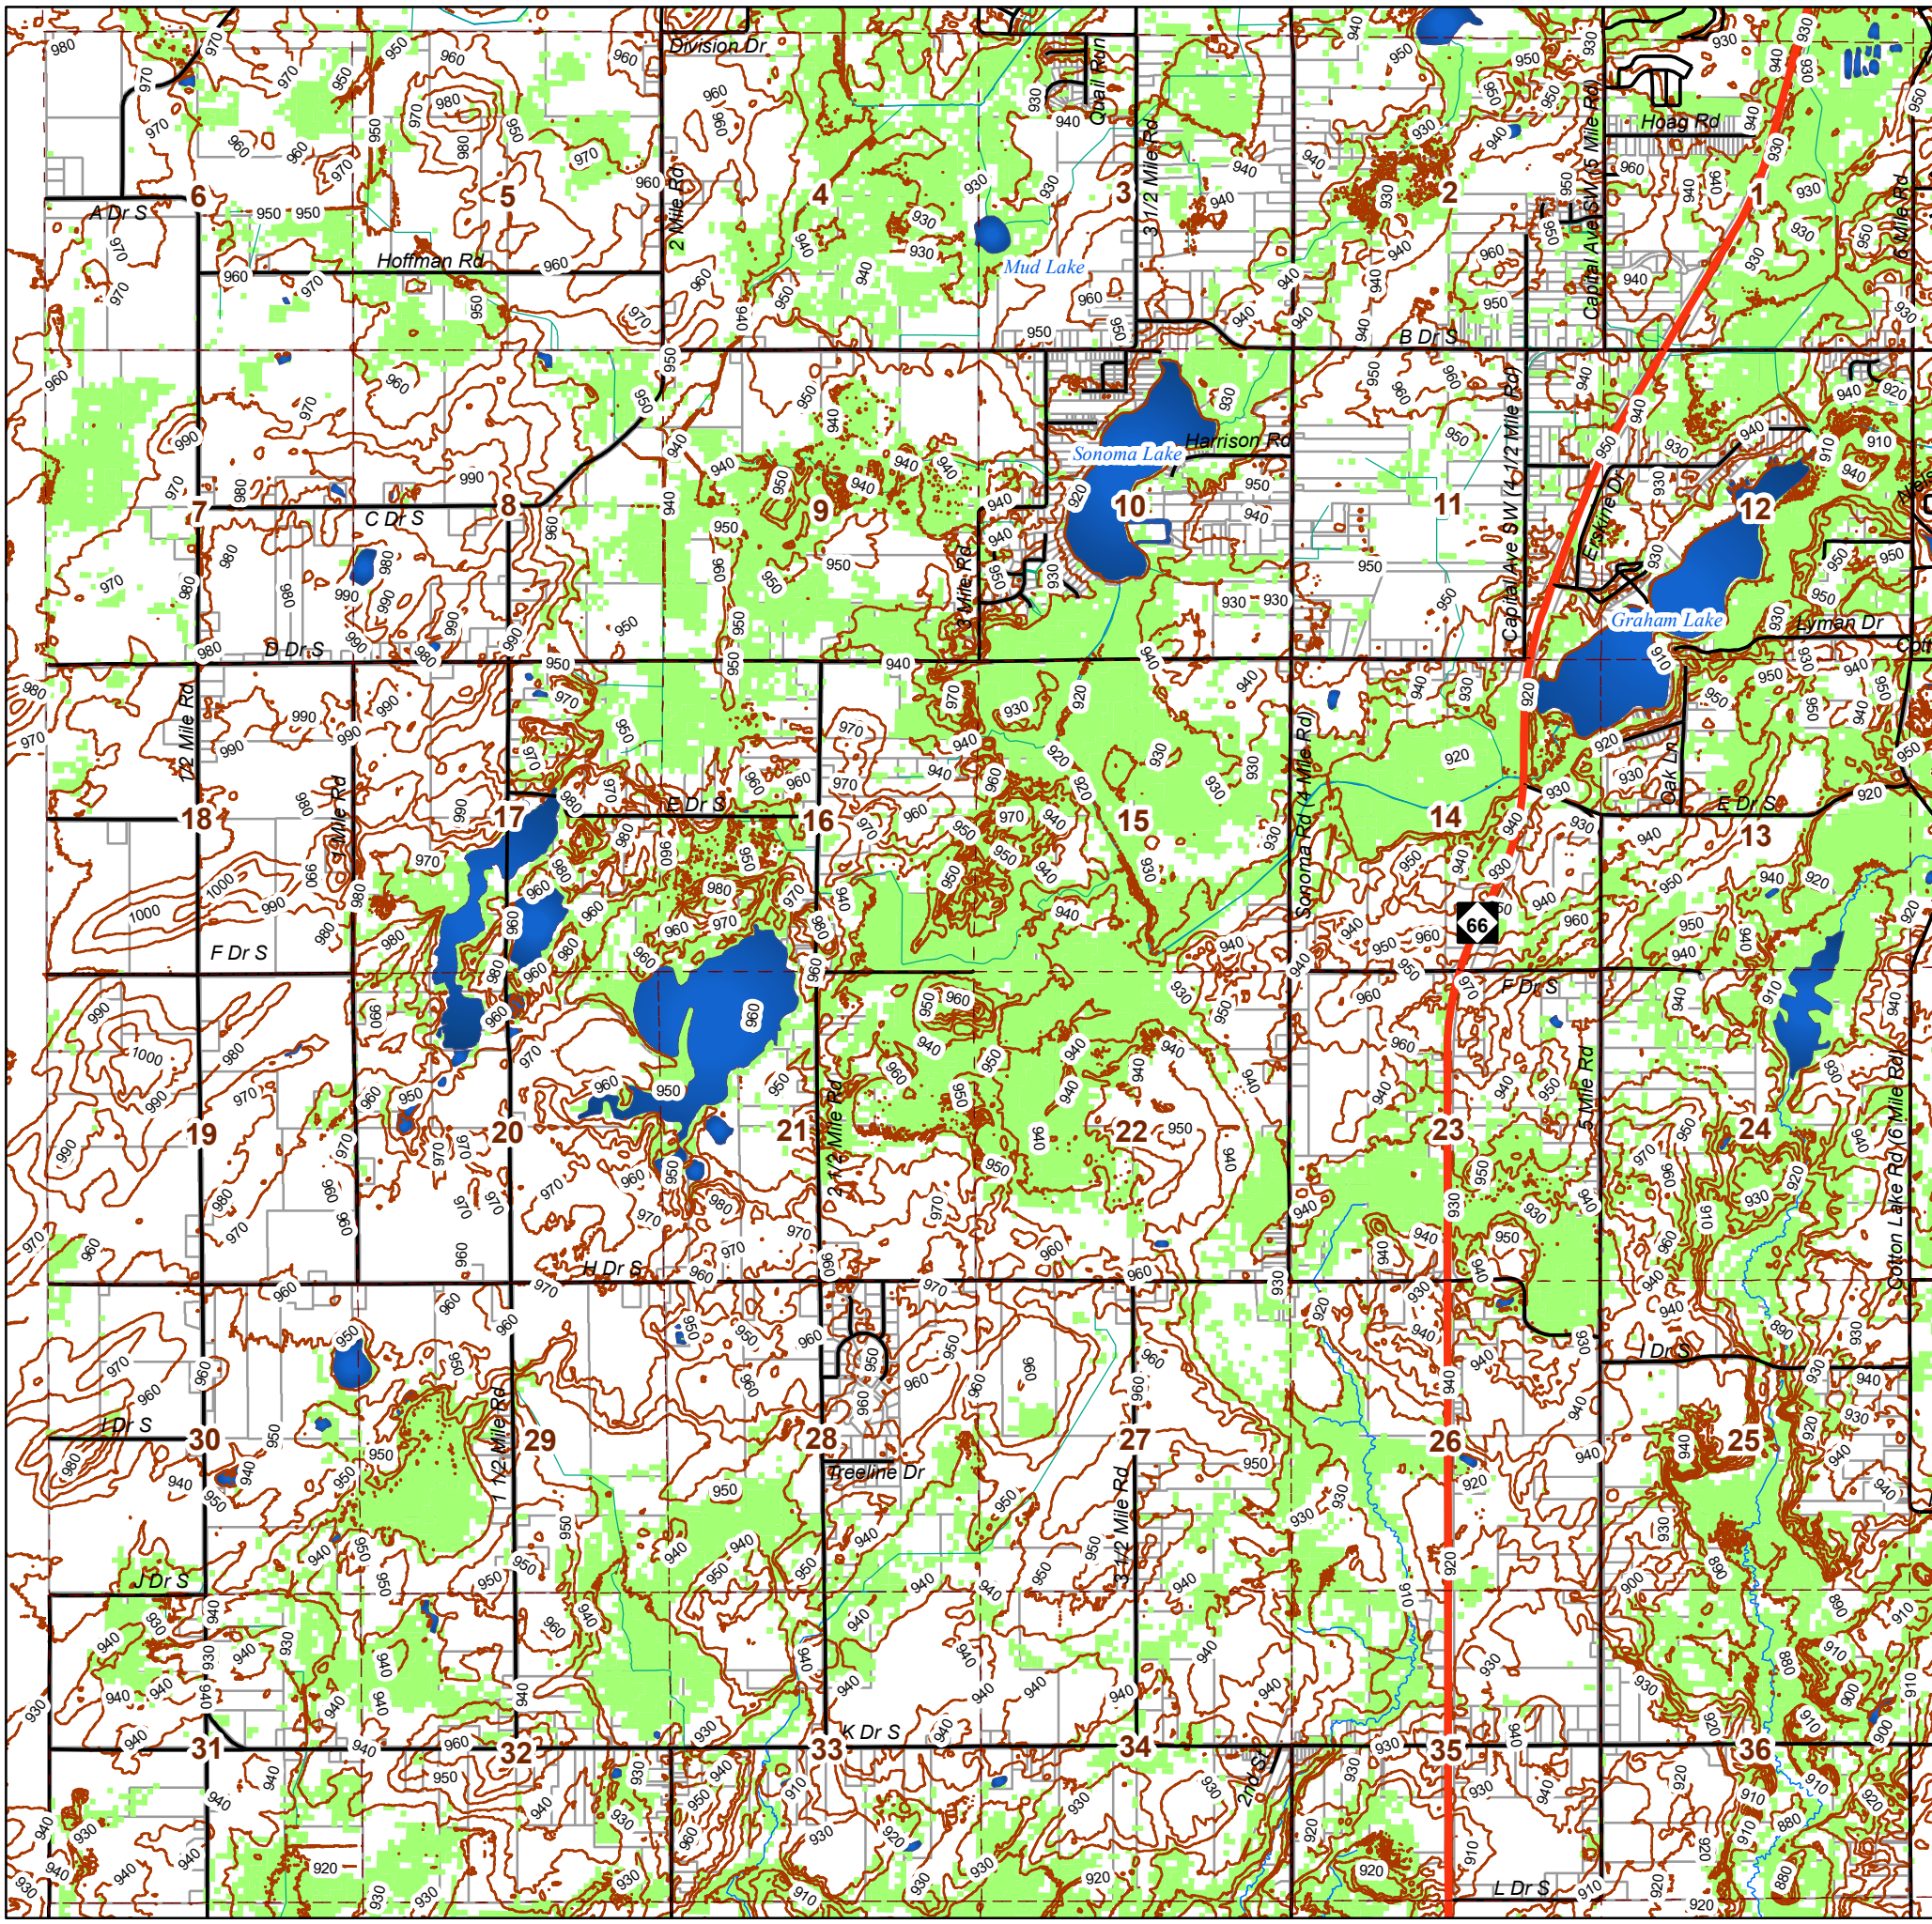

Leroy Township

Topography

- 10ft Contour
- Lakes
- Rivers
- Drains
- Section Lines

Map Created by Calhoun County GIS (2020)
315 W Green St, Marshall MI 49068 | 269-781-0749