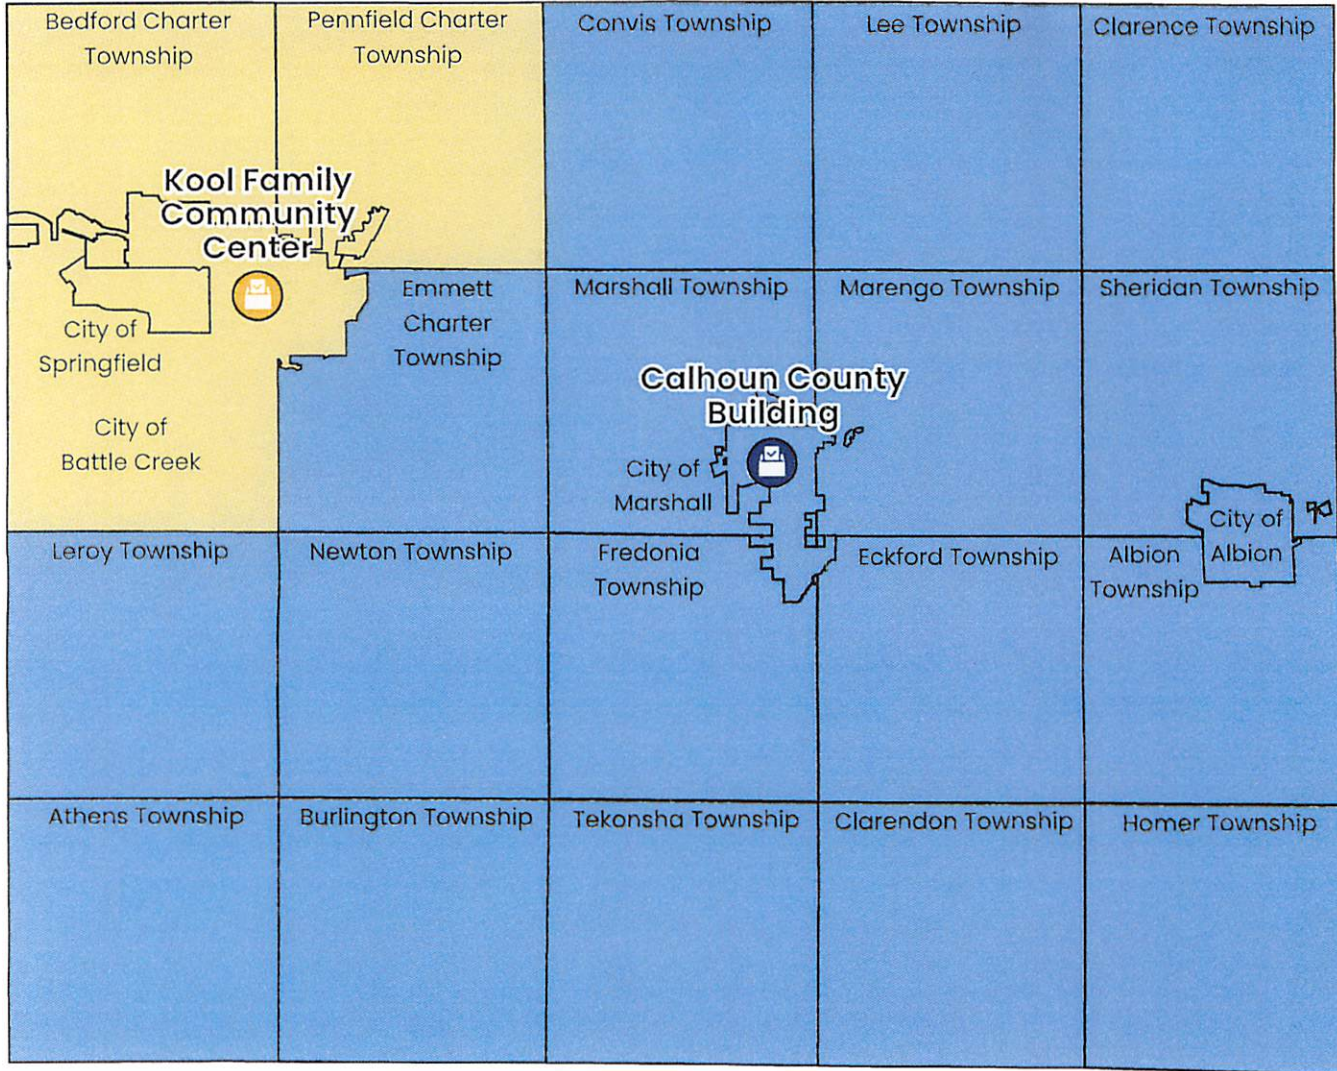

Calhoun County, MI - Early Voting Locations

Kool Family Community Center

Calhoun County Building

Kool Family Community Center

200 W Michigan Ave
Battle Creek, MI 49017

City of Battle Creek
City of Springfield

Bedford Charter Township
Pennfield Charter Township

Calhoun County Building

315 W Green St
Marshall, MI 49068

City of Albion
City of Marshall

Albion Township
Athens Township

Burlington Township
Clarence Township
Clarendon Township
Convis Township
Eckford Township
Emmett Charter Township
Fredonia Township

Homer Township
Lee Township
Leroy Township
Marengo Township
Marshall Township
Newton Township
Sheridan Township
Tekonsha Township